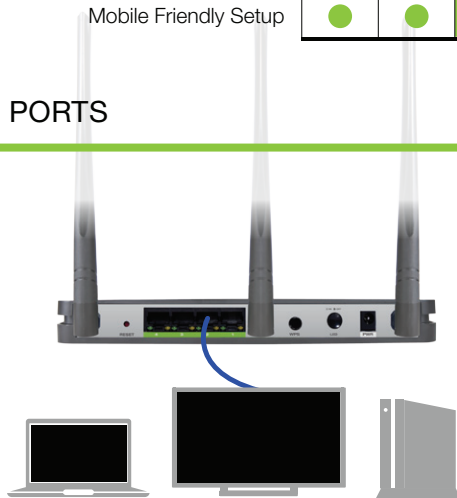

PRODUCT COMPARISON

	AC750 Plug-In Wi-Fi Range Extender B750EX	AC1200 Plug-In Wi-Fi Range Extender B1200EX	AC1900 Wi-Fi Range Extender B1900EX
SPEED			
AC750 Dual Band N+AC Speeds	●		
AC1200 Dual Band N+AC Speeds		●	
AC1900 Dual Band N+AC Speeds			●
COVERAGE			
Up to 3,500 sq ft	●		
Up to 5,000 sq ft		●	
Up to 7,500 sq ft			●
ANTENNAS			
Dual Band	2	2	4
KEY FEATURES			
Compact Plug-In Design	●	●	
Universal: Works with All Routers³	●	●	●
Wired Ports	1	1	4
Gigabit Wired Ports			●
BoostBand™ Technology	●	●	●
Signal Strength LED	●	●	●
Mobile Friendly Setup	●	●	●

WIRED PORTS