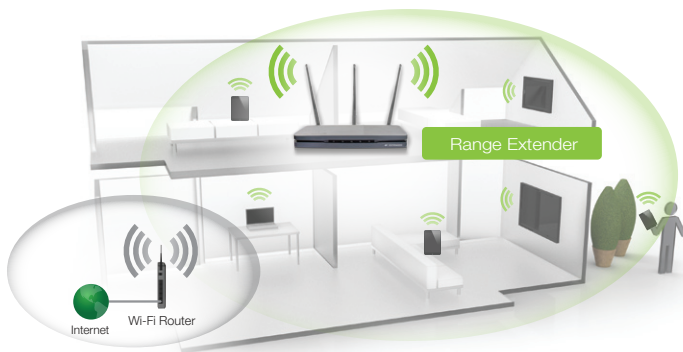

### 4 Gigabit Network Ports

Connect 4 additional devices like TVs

## HOW IT WORKS

The B1900EX expands the range of any standard Wi-Fi router by repeating the router's signal for more coverage.<sup>3</sup>